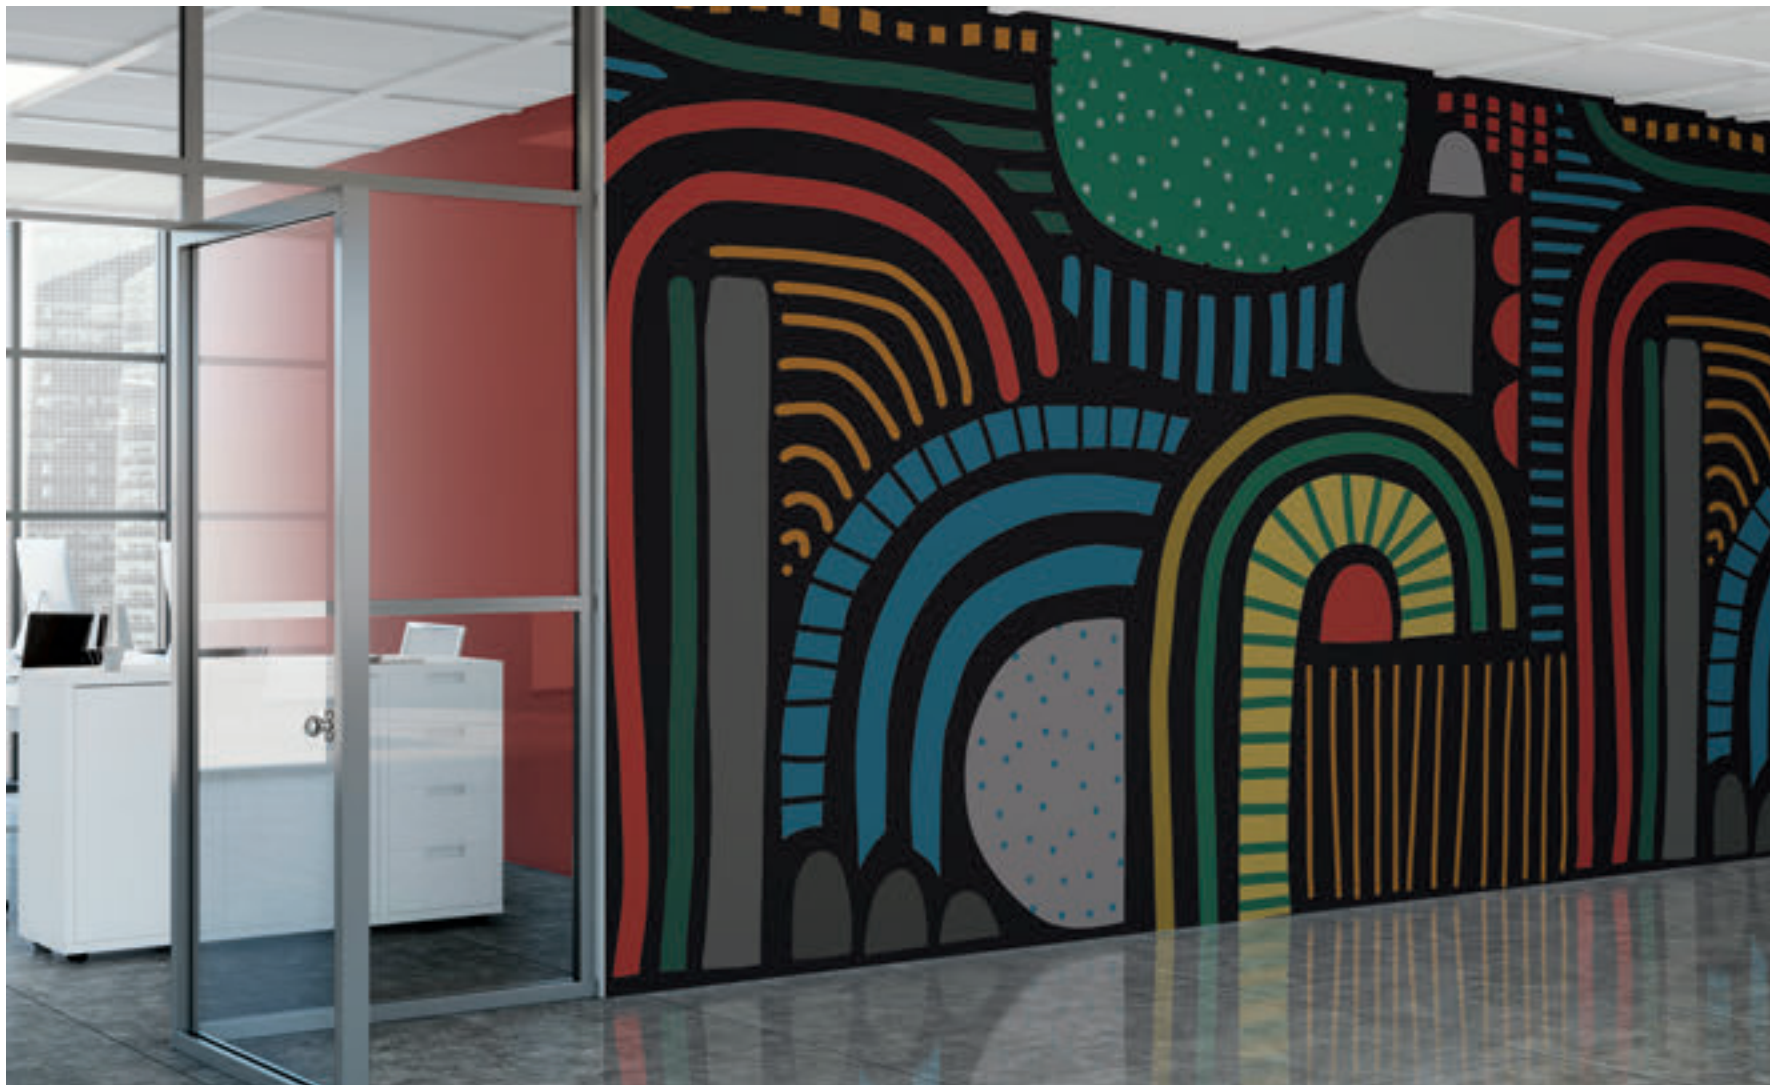

G4-04-02 • Happy Dance • Retro